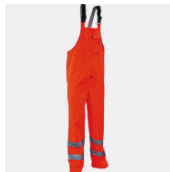

LACROSSE HV ORG TYPHOON BIBS

HiVis Orange 300D Polyester Canvas
100% Waterproof Breathable
Nylon Mesh Lining
Chest Pocket, Snap Fly